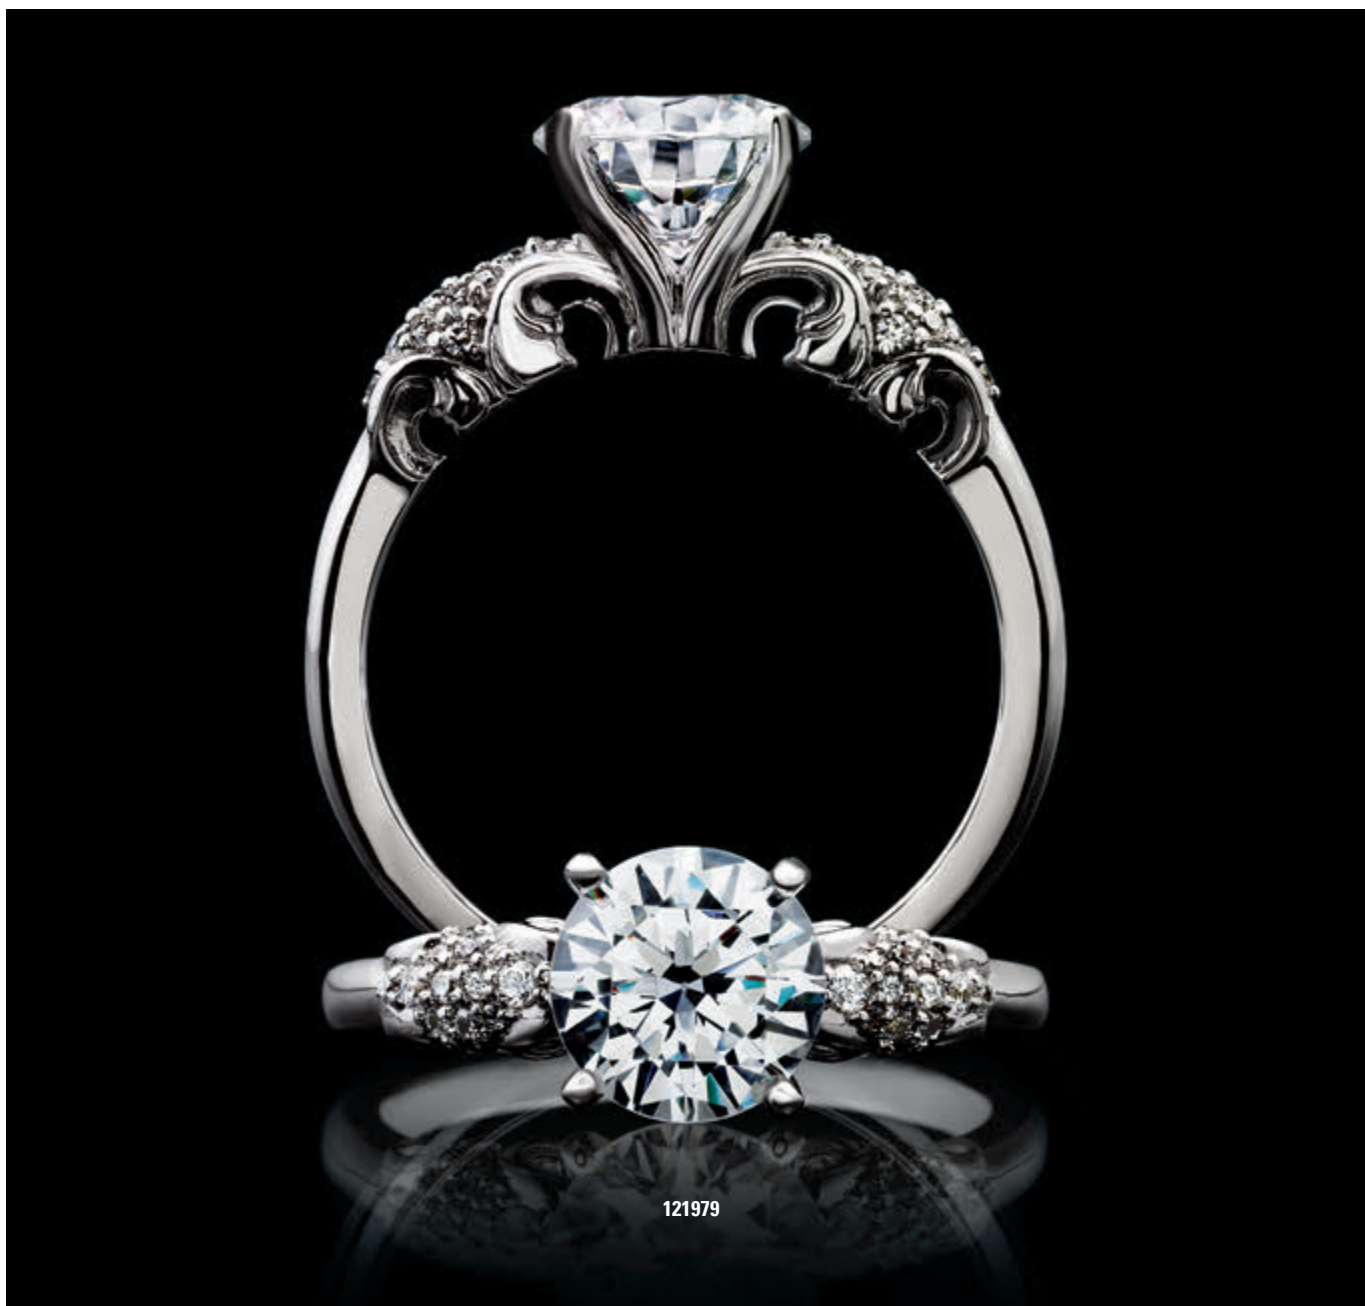

| ct tw (center) | mm Stone Size | dwt | 14kt \$ |
|-------------------|---------------|------|---------|
| | Base | 2.33 | \$719 |
| | Band | 2.18 | \$675 |

121976

2.1 dwt, 14kt white,
shown with princess head #28488, \$655