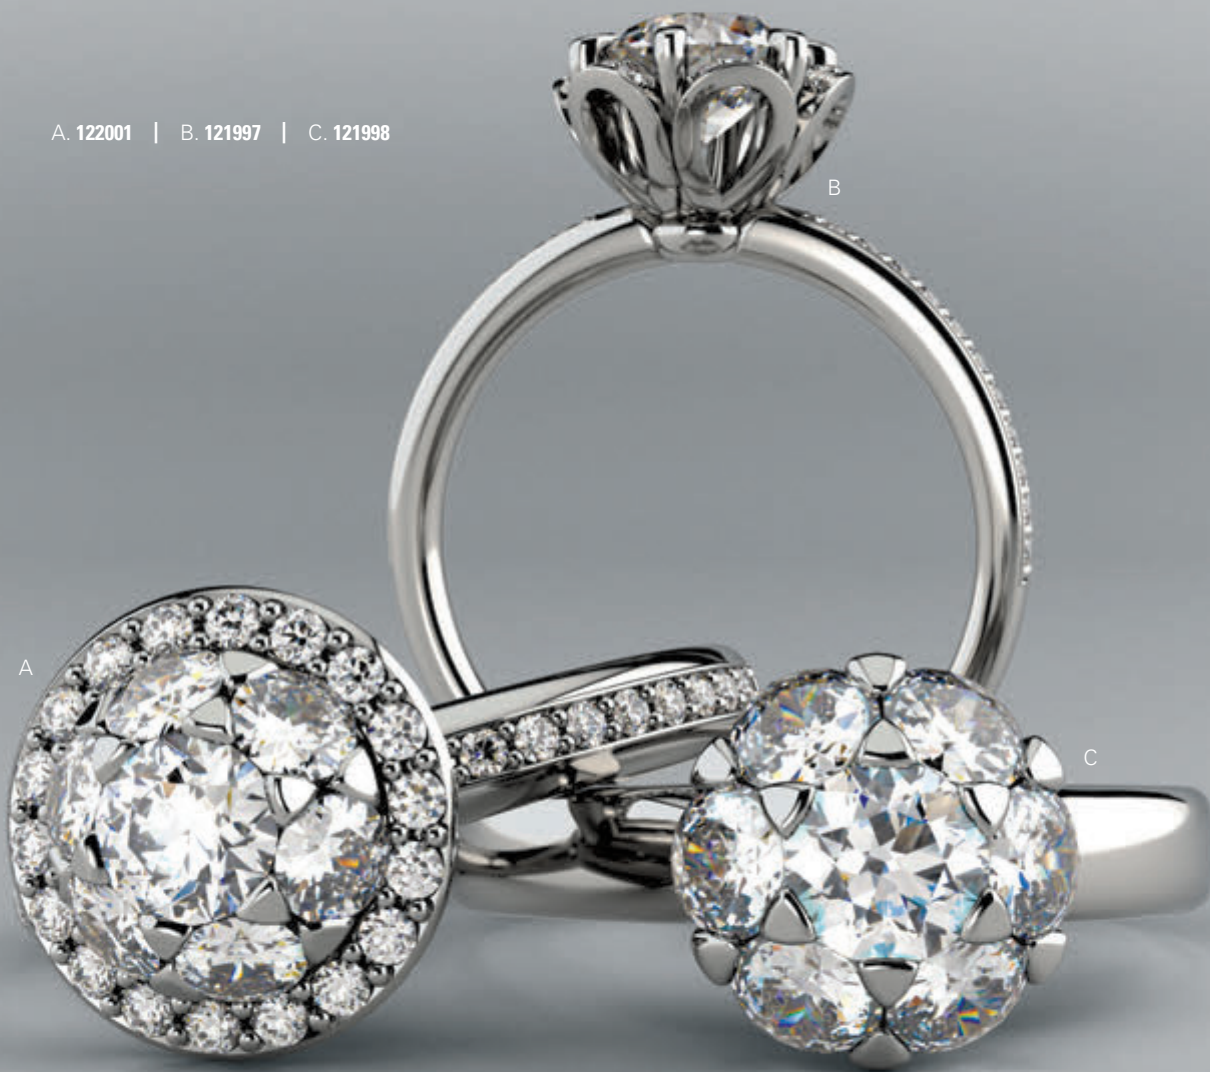

A. 122001 | B. 121997 | C. 121998

122001

¾ ct tw, ½ ct center, 1- 4.3, 6- 2.8, 34- 1.3,
2.91 dwt, 14kt white, $951

121997

½ ct tw, 1 ct center, 1- 6.5, 18- 0.8,
22- 1.0, 1.94 dwt, 14kt white, $609

121998

¾ ct tw, ½ ct center, 1- 4.3, 6- 3.2,
2.68 dwt, 14kt white, $815

CHOOSE

From a vast selection of items online or in our catalogs.

CHANGE

Elements to customize your selection.

CREATE

One-of-a-kind jewelry with CounterSketch® Studio or CAD.*

122001

CENTER STONE OPTIONS	OUTER STONE OPTIONS	DIAMETER
2.5	6- 1.9	5.5
2.75	6- 2.0	6.0
3.0	6- 2.2	6.25
3.25	6- 2.5	6.75
3.5	6- 2.7	7.5
3.75	6- 3.0	8.0
4.0	6- 3.0	8.25
4.1	6- 3.0	8.25
4.4	6- 3.2	8.5
4.5	6- 3.4	9.0
4.8	6- 3.4	9.25
Engraving | Matching Band Available | Custom Sizes Available		
Finger Size: 3 to 11		
Visit stuller.com for complete options.		

Mountings are available with no gemstones, semi-mount, or complete with the gemstones of your choice. Most Stuller mountings are available in any metal with fast delivery time.

10kt
14kt
18kt

10kt
14kt
18kt

10kt
14kt
18kt
14kt X1

sterling
silver

platinum
950