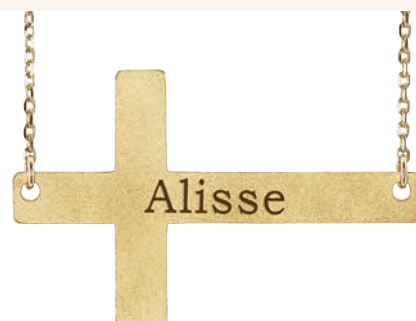

86570 Engravable Sideways Cross Necklace, 30x19mm, 14K Yellow, 16"-18", **$449**. Made with CH123.