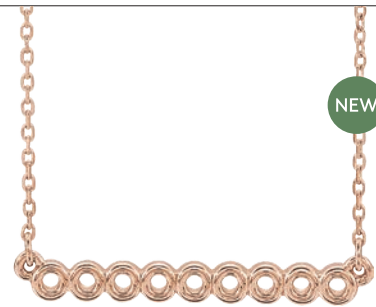

86569 Beaded Bar Earrings, 11.75x2.4mm, 14K Rose, **$255 per pair**

NEW