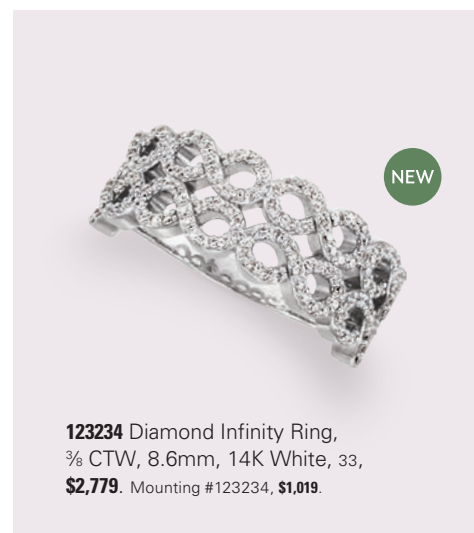

652394 Bow Necklace, 23.2x7.4mm, 14K White, 16"-18", **\$575**

123269 Diamond Infinity Ring, 1/4 CTW, 15.6x8mm, 14K White, **\$465**. Mounting #123269, **\$365**.

86561 Rope Infinity Necklace, 17x6mm, 14K Rose, 16"-18", **\$325**. Made with CH123.

51724 Rope Infinity Ring, 7mm wide, 14K Rose, **\$305**

51618 Infinity Ring, 3mm, 14K White, **\$449**

123234 Diamond Infinity Ring, 3/8 CTW, 8.6mm, 14K White, 33, **\$2,779**. Mounting #123234, **\$1,019**.