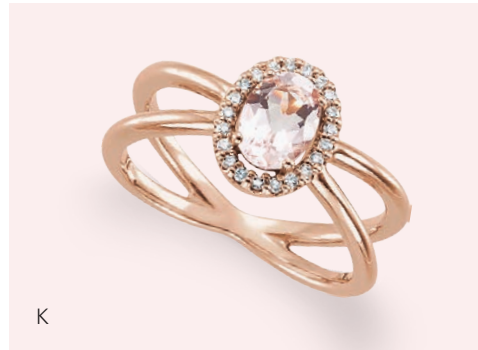

A. **86518** Geometric Earrings, 13.5x7.2mm, 14K Rose, **$489 per pair**

B. **71903** Genuine Morganite and Diamond Two-Stone Ring, 6x4mm, 1/8 CTW, 14K Rose, 518, 33, **$945**. Mounting #71903, **$369**.

C. **51733** Rope Knot Ring, 7.75mm, 14K Rose, **$445**

D. **652412** Diamond Criss-Cross Ring, 1/8 CTW, 12mm, 14K White/14K Rose, 498, **$1,385**

E. **86478** Diamond Geometric Earrings, 1/4 CTW, 12.1x7.6mm, 14K Rose, 33, **$1,445 per pair**. Mounting #86478, **$165 each**.

F. **51739** Negative Space Ring, 13.5mm, 14K Rose, **$1,119**

G. **51641** Rope Knot Ring, 8.3mm, 14K Rose, **$459**

H. **652414** Diamond Criss-Cross Ring, 1/4 CTW, 8mm, 14K White/14K Rose, 498, **$1,249**

J. **86517** Geometric Earrings, 12x8.5mm, 14K Rose, **$275 per pair**

K. **71878** Genuine Morganite and Diamond Halo-Style Ring, 7x5mm, 1/10 CTW, 14K Rose, 518, 33, **$1,195**. Mounting #71878, **$689**.

L. **123097** Diamond Knot Ring, 1/8 CTW, 9mm, 14K Rose, 33, **$1,345**. Mounting #123097, **$529**.

M. **652413** Diamond Criss-Cross Ring, 1/2 CTW, 15.8mm, 14K White/14K Rose, 498, **$1,795**