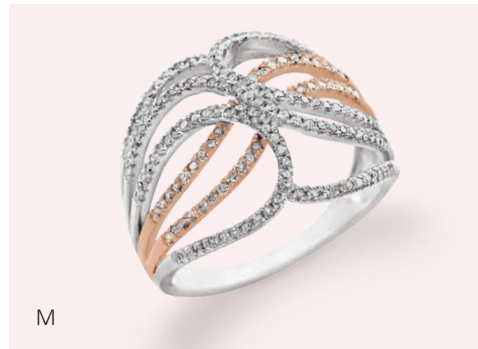

B. **71903** Genuine Morganite and Diamond Two-Stone Ring, 6x4mm, 1/8 CTW, 14K Rose, 518, 33, **$945**. Mounting #71903, **$369**.

C. **51733** Rope Knot Ring, 7.75mm, 14K Rose, **$445**

D. **652412** Diamond Criss-Cross Ring, 1/8 CTW, 12mm, 14K White/14K Rose, 498, **$1,385**

F. **51739** Negative Space Ring, 13.5mm, 14K Rose, **$1,119**

G. **51641** Rope Knot Ring, 8.3mm, 14K Rose, **$459**

H. **652414** Diamond Criss-Cross Ring, 1/4 CTW, 8mm, 14K White/14K Rose, 498, **$1,249**

J. **86517** Geometric Earrings, 12x8.5mm, 14K Rose, **$275 per pair**

K. **71878** Genuine Morganite and Diamond Halo-Style Ring, 7x5mm, 1/10 CTW, 14K Rose, 518, 33, **$1,195**. Mounting #71878, **$689**.

L. **123097** Diamond Knot Ring, 1/8 CTW, 9mm, 14K Rose, 33, **$1,345**. Mounting #123097, **$529**.

M. **652413** Diamond Criss-Cross Ring, 1/2 CTW, 15.8mm, 14K White/14K Rose, 498, **$1,795**