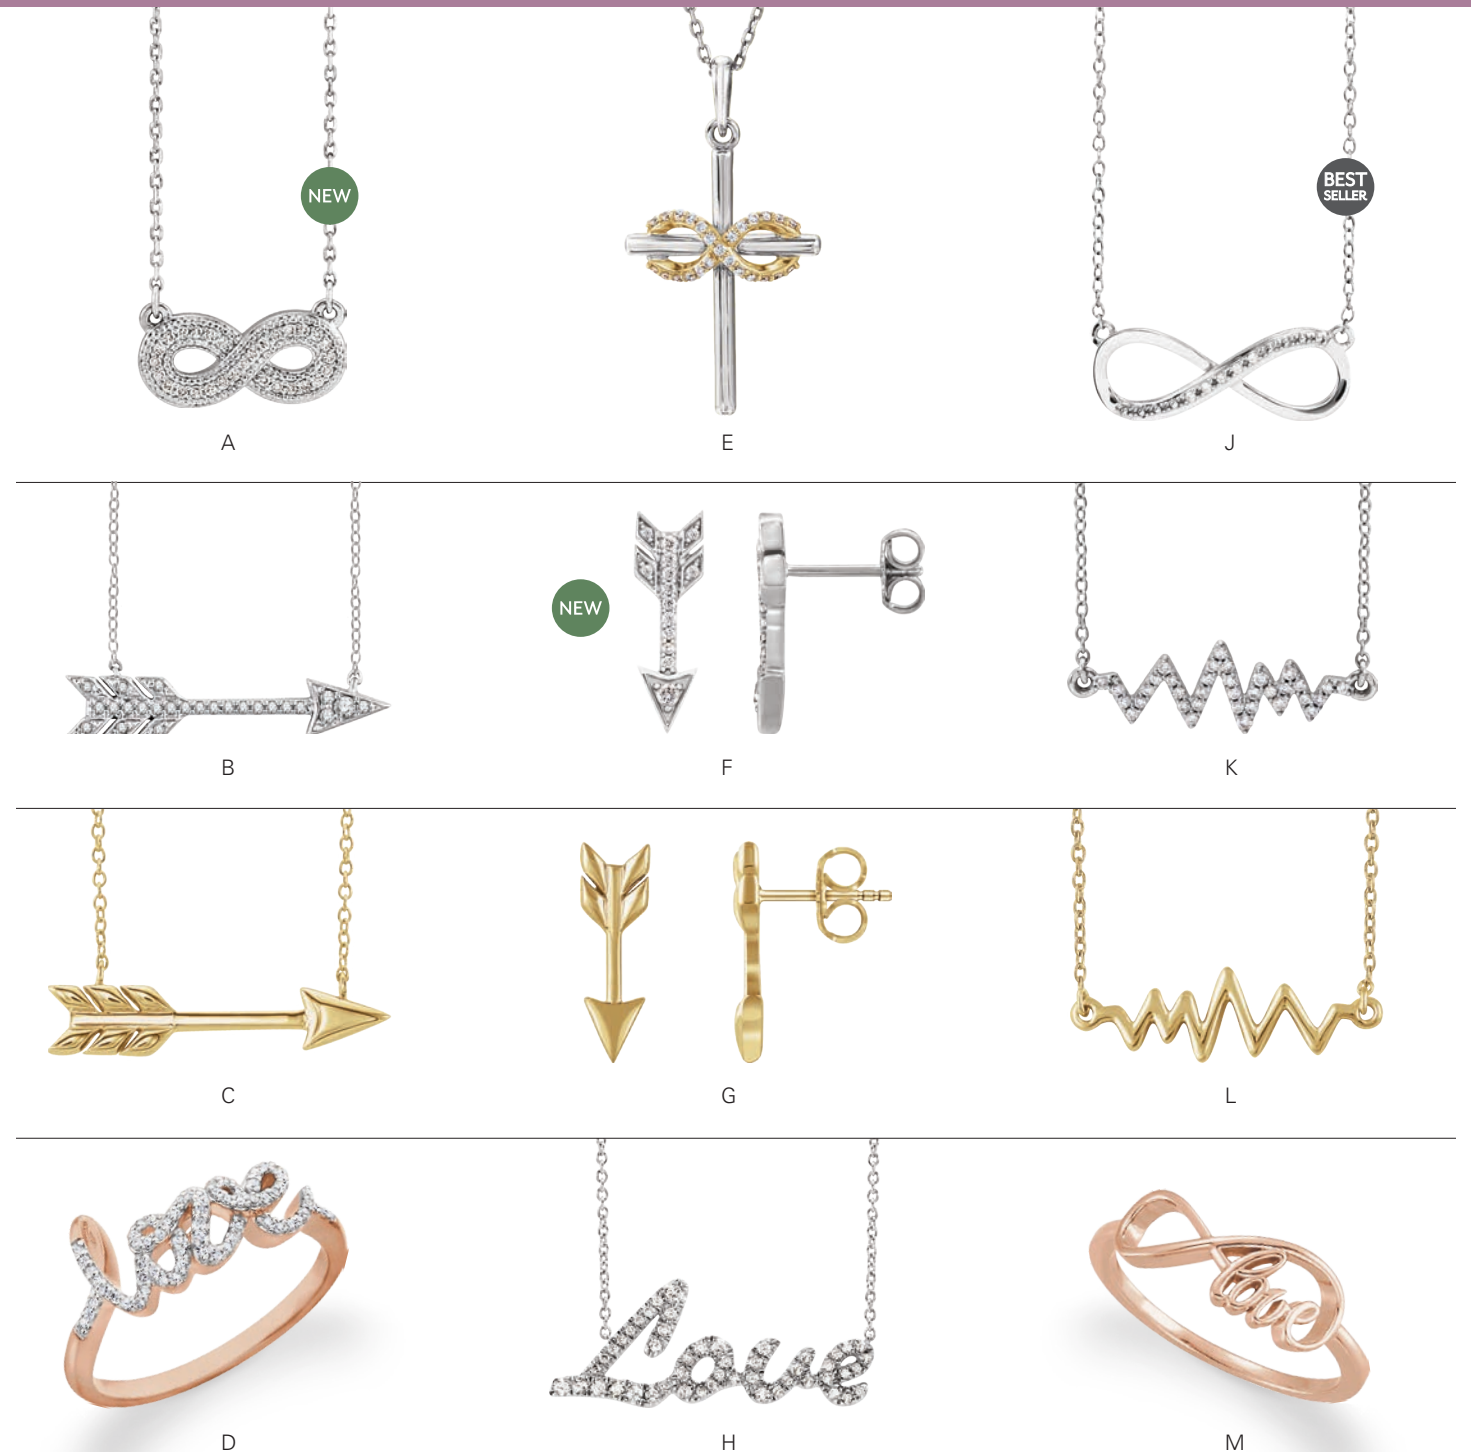

652394 Bow Necklace, 23.2x7.4mm, 14K White, 16"-18", **\$575**

123269 Diamond Infinity Ring, 1/4 CTW, 15.6x8mm, 14K White, **\$465**. Mounting #123269, **\$365**.

86561 Rope Infinity Necklace, 17x6mm, 14K Rose, 16"-18", **\$325**. Made with CH123.

51724 Rope Infinity Ring, 7mm wide, 14K Rose, **\$305**

51618 Infinity Ring, 3mm, 14K White, **\$449**

123234 Diamond Infinity Ring, 3/8 CTW, 8.6mm, 14K White, 33, **\$2,779**. Mounting #123234, **\$1,019**.

51713 Infinity Ring, 12mm, 14K White, **\$939**

A. **86580** Diamond Infinity Necklace, .08 CTW, 15.6x8mm, 14K White, 33, 16"-18", **\$865**. Mounting #86580, **\$445**. Made with CH123.

B. **651830** Diamond Arrow Necklace, 1/10 CTW, 25.3x4.9mm, 14K White, 545, 16"-18", **\$765**

C. **651829** Arrow Necklace, 25.4x5mm, 14K Yellow, 16"-18", **\$529**

D. **652037** Diamond Love Ring, 1/2 CTW, 9mm, 14K Rose, 562, **\$905**

E. **R42344** Cross Pendant with Diamond Infinity, .06 CTW, 22.6x14.7mm, 14K White/14K Yellow, 33, **\$635**. Mounting #R42344, **\$325**. **CH123** Diamond-Cut Cable Chain, 1mm, 14K White, 18", **\$209**