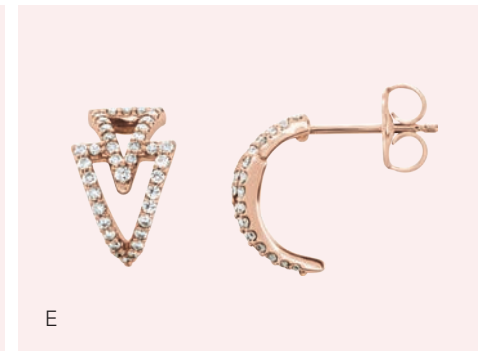

71922 Genuine Morganite Knot Ring, 7x5mm, 14K Rose, 518, **$725**. Mounting #71922, **$605**.

B. **71903** Genuine Morganite and Diamond Two-Stone Ring, 6x4mm, 1/8 CTW, 14K Rose, 518, 33, **$945**. Mounting #71903, **$369**.

C. **51733** Rope Knot Ring, 7.75mm, 14K Rose, **$445**

D. **652412** Diamond Criss-Cross Ring, 1/8 CTW, 12mm, 14K White/14K Rose, 498, **$1,385**

F. **51739** Negative Space Ring, 13.5mm, 14K Rose, **$1,119**

G. **51641** Rope Knot Ring, 8.3mm, 14K Rose, **$459**

H. **652414** Diamond Criss-Cross Ring, 1/4 CTW, 8mm, 14K White/14K Rose, 498, **$1,249**

K. **71878** Genuine Morganite and Diamond Halo-Style Ring, 7x5mm, 1/10 CTW, 14K Rose, 518, 33, **$1,195**. Mounting #71878, **$689**.

L. **123097** Diamond Knot Ring, 1/8 CTW, 9mm, 14K Rose, 33, **$1,345**. Mounting #123097, **$529**.

M. **652413** Diamond Criss-Cross Ring, 1/2 CTW, 15.8mm, 14K White/14K Rose, 498, **$1,795**