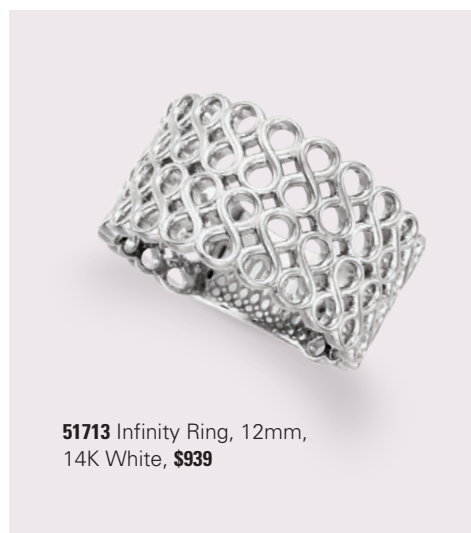

86446 Infinity Earrings, 9x3.6mm, 14K Rose, **\$199 per pair**

85947 Infinity Necklace, 21.75x7.75mm, 14K Yellow, 16"-18", **\$449**

86601 Diamond Infinity Earrings, 1/2 CTW, 11.6x5.5mm, 14K Yellow, 33, **\$745 per pair**. Mounting #86601, **\$129 each**.

652394 Bow Necklace, 23.2x7.4mm, 14K White, 16"-18", **\$575**

123269 Diamond Infinity Ring, 1/4 CTW, 15.6x8mm, 14K White, **\$465**. Mounting #123269, **\$365**.

86561 Rope Infinity Necklace, 17x6mm, 14K Rose, 16"-18", **\$325**. Made with CH123.

51724 Rope Infinity Ring, 7mm wide, 14K Rose, **\$305**

51618 Infinity Ring, 3mm, 14K White, **\$449**

123234 Diamond Infinity Ring, 3/8 CTW, 8.6mm, 14K White, 33, **\$2,779**. Mounting #123234, **\$1,019**.