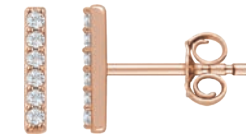

652017 Diamond Bar Necklace, .07 CTW, 12x1.5mm, 14K Rose, 545, 16"-18", **$479**