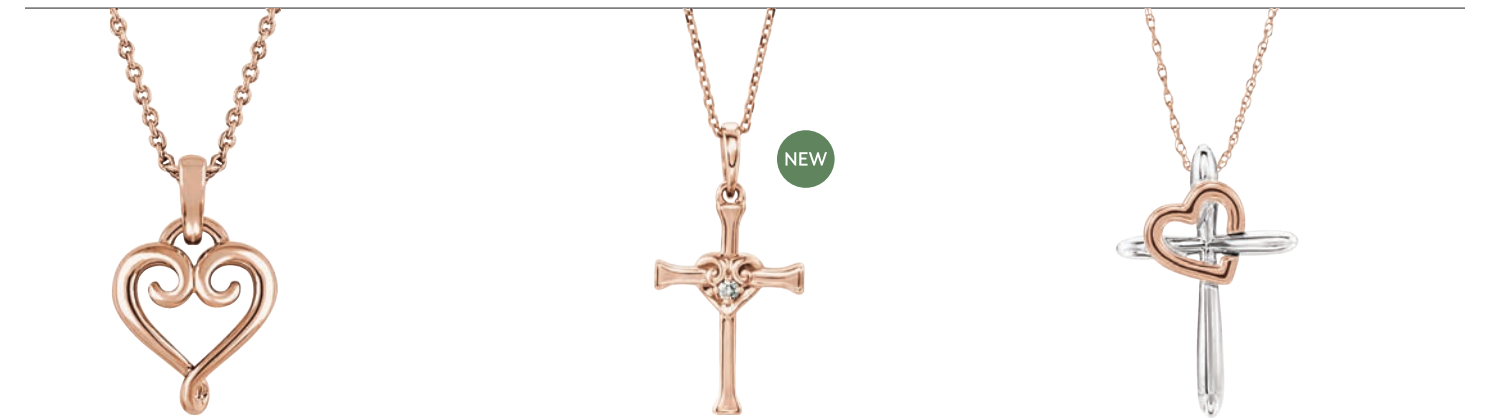

51575 Heart Ring, 3mm, 14K Yellow, **\$435**

51574 Heart Ring, 2mm, 14K Rose, **\$365**

122972 Diamond Heart Ring, 1/10 CTW, 9.2mm, 14K Rose, 33, **\$679**. Mounting #122972, **\$359**.

122819 Diamond Heart Ring, 1/8 CTW, 8.4mm, 14K Rose, 33, **\$789**. Mounting #122819, **\$329**.

WANT TO SEE MORE?
Visit Stuller.com/LoveHearts

651765 Heart Necklace, 19.75x12.6mm, 14K Rose, 16"-18", **\$849**

R42348 Diamond Cross Pendant with Heart, .025 CT, 22x12mm, 14K Rose, 33, **\$279**. Mounting #R42348, **\$255**.