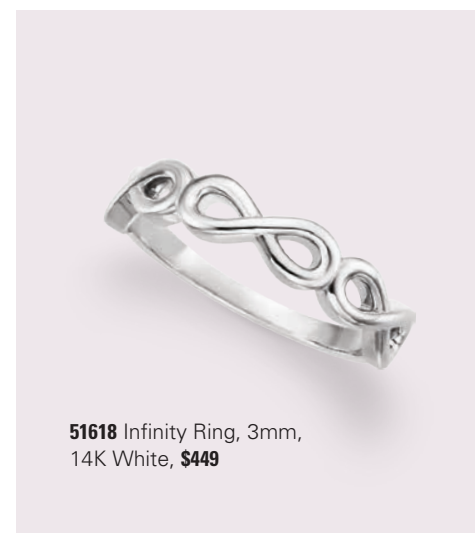

123234 Diamond Infinity Ring, 3/8 CTW, 8.6mm, 14K White, 33, **$2,779**. Mounting #123234, **$1,019**.

51618 Infinity Ring, 3mm, 14K White, **$449**