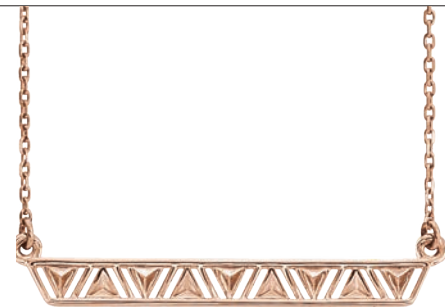

651757 Diamond Bar Earrings, 1/10 CTW, 10x1.2mm, 14K Rose, 545, **$495 per pair**

652378 Genuine Morganite and Diamond Ring, 3mm, 1/8 CTW, 5.3mm, 14K Rose, 253, 545, **$1,559**

51665 Geometric Ring, 6.9mm, 14K Rose, **$595**

51711 Geometric Stackable Ring, 3mm, 14K Rose, **$465**