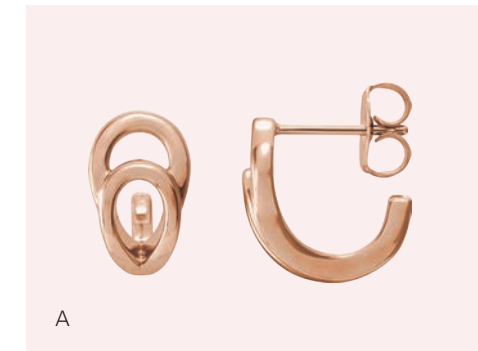

123009 Diamond Geometric Ring, 1/2 CTW, 10.2mm, 14K Rose, 33, **$1,269**. Mounting #123009, **$589**.

B. **71903** Genuine Morganite and Diamond Two-Stone Ring, 6x4mm, 1/8 CTW, 14K Rose, 518, 33, **$945**. Mounting #71903, **$369**.

C. **51733** Rope Knot Ring, 7.75mm, 14K Rose, **$445**

D. **652412** Diamond Criss-Cross Ring, 1/8 CTW, 12mm, 14K White/14K Rose, 498, **$1,385**

F. **51739** Negative Space Ring, 13.5mm, 14K Rose, **$1,119**

G. **51641** Rope Knot Ring, 8.3mm, 14K Rose, **$459**

H. **652414** Diamond Criss-Cross Ring, 1/4 CTW, 8mm, 14K White/14K Rose, 498, **$1,249**

K. **71878** Genuine Morganite and Diamond Halo-Style Ring, 7x5mm, 1/10 CTW, 14K Rose, 518, 33, **$1,195**. Mounting #71878, **$689**.

L. **123097** Diamond Knot Ring, 1/8 CTW, 9mm, 14K Rose, 33, **$1,345**. Mounting #123097, **$529**.

M. **652413** Diamond Criss-Cross Ring, 1/2 CTW, 15.8mm, 14K White/14K Rose, 498, **$1,795**