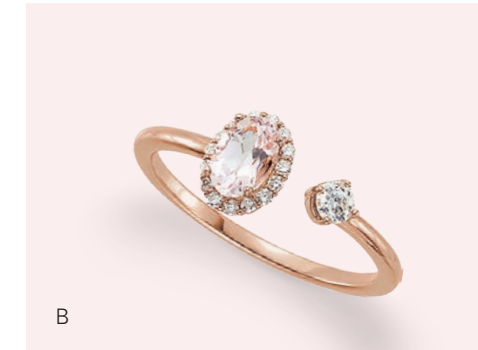

A. **86518** Geometric Earrings, 13.5x7.2mm, 14K Rose, **$489 per pair**

B. **71903** Genuine Morganite and Diamond Two-Stone Ring, 6x4mm, 1/8 CTW, 14K Rose, 518, 33, **$945**. Mounting #71903, **$369**.

C. **51733** Rope Knot Ring, 7.75mm, 14K Rose, **$445**

D. **652412** Diamond Criss-Cross Ring, 1/8 CTW, 12mm, 14K White/14K Rose, 498, **$1,385**

E. **86478** Diamond Geometric Earrings, 1/4 CTW, 12.1x7.6mm, 14K Rose, 33, **$1,445 per pair**. Mounting #86478, **$165 each**.

F. **51739** Negative Space Ring, 13.5mm, 14K Rose, **$1,119**

G. **51641** Rope Knot Ring, 8.3mm, 14K Rose, **$459**

H. **652414** Diamond Criss-Cross Ring, 1/4 CTW, 8mm, 14K White/14K Rose, 498, **$1,249**

J. **86517** Geometric Earrings, 12x8.5mm, 14K Rose, **$275 per pair**

K. **71878** Genuine Morganite and Diamond Halo-Style Ring, 7x5mm, 1/10 CTW, 14K Rose, 518, 33, **$1,195**. Mounting #71878, **$689**.

L. **123097** Diamond Knot Ring, 1/8 CTW, 9mm, 14K Rose, 33, **$1,345**. Mounting #123097, **$529**.

M. **652413** Diamond Criss-Cross Ring, 1/2 CTW, 15.8mm, 14K White/14K Rose, 498, **$1,795**