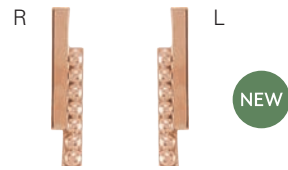

86579 Graduated Diamond Necklace, 1/8 CTW, 12x5mm, 14K Rose, 33, 16"-18" **$555**. Mounting #86579, **$289**. Made with CH123.

NEW