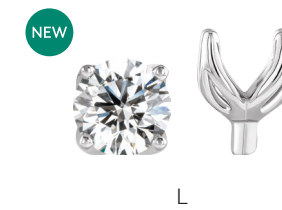

bridal INFINITY-INSPIRED

A. **123011** Round-Shape Diamond Accented Semi-Set Engagement Ring, 1 CT center (6.5mm), 0.05 CTW, 14K White, 32, size 7, **$565**. Mounting 123011, **$435**.
123011 Matching Diamond Band, 0.05 CTW, 14K White, 32, size 7, **$549**. Mounting 123011, **$435**.

B. **123021** Round-Shape Diamond Accented Semi-Set Engagement Ring, 1 CT center (6.5mm), 1/8 CTW, 14K White, 32, size 7, **$1,605**. Mounting 123021, **$505**.
123224 Matching Diamond Band, 1/8 CTW, 14K White, 32, size 7, **$1,309**. Mounting 123224, **$439**.

C. **123267** Pear-Shape Halo-Style Semi-Set Engagement Ring, 9/10 CT center (8x6mm), 1/3 CTW, 14K Rose, 32, size 7, **$2,045**. Mounting 123267, **$545**.
123268 Matching Diamond Band, 1/8 CTW, 14K Rose, 32, size 7, **$1,559**. Mounting 123268, **$419**.

D. **122705** Round-Shape Solitaire Engagement Ring, 1 CT center (6.5mm), 14K Rose, size 7, **$479**.
51544 Matching Band, 14K Rose, size 7, **$339**

E. **122085** Round-Shape Diamond Accented Semi-Set Engagement Ring, 1 CT center (6.5mm), 1/8 CTW, 14K White, 32, size 7, **$1,349**. Mounting 122085, **$775**.
122122 Matching Diamond Band, 1/10 CTW, 14K White, 32, size 7, **$719**. Mounting 122122, **$365**

F. **123359** Emerald-Shape Halo-Style Semi-Set Engagement Ring, 1 1/4 CT center (7x5mm), 1/3 CTW, 14K Two-Tone, 32, size 7, **$1,679**. Mounting 123359, **$499**.
123360 Matching Diamond Band, 1/4 CTW, 14K Rose, 32, size 7, **$1,079**. Mounting 123360, **$319**.

G. **123059** Round-Shape Solitaire Engagement Ring, 1 CT center (6.5mm), 14K Two-Tone, size 7, **$499**.
51657 Matching Band, 14K White, size 7, **$405**

H. **123556** Round-Shape Diamond Accented Semi-Set Engagement Ring, 1 CT center (6.5mm), 1/4 CTW, 14K White, 32, size 7, **$1,649**. Mounting 123556, **$645**.
123557 Matching Band, 1/8 CTW, 14K White, 32, size 7, **$909**. Mounting 123557, **$355**