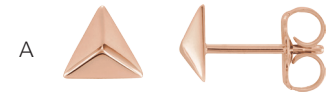

geometric EARRINGS

A