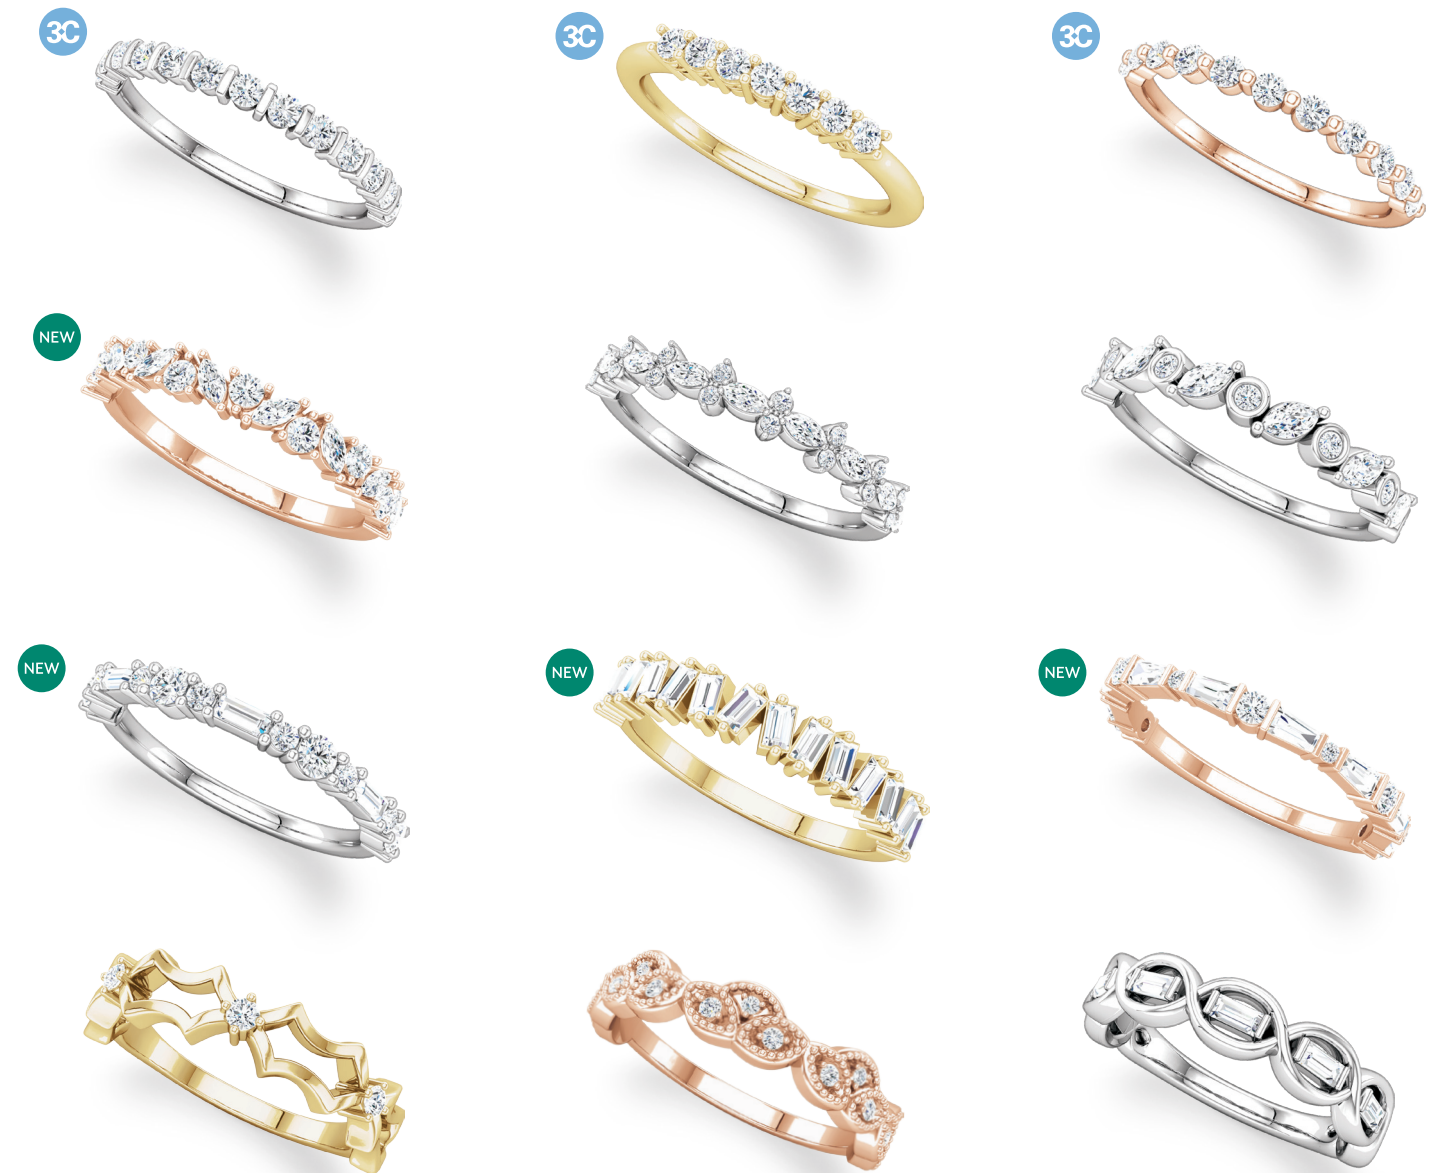

bridal STACKABLE BANDS

123600 Diamond Anniversary Band,
3/8 CTW, 14K White, 32, size 7, **$1,259**.
Mounting 123600, **$325**.

123609 Diamond Anniversary Band,
1/2 CTW, 14K Rose, 26, 32, size 7,
$1,695. Mounting 123609, **$309**.

123549 Diamond Anniversary Band,
1/2 CTW, 14K White, 21, 32, size 7, **$1,655**.
Mounting 123549, **$345**.

123664 Diamond Anniversary Band,
1/10 CTW, 14K Yellow, 32, size 7, **$645**.
Mounting 123664, **$465**.

123273 Diamond Anniversary Band,
1/5 CTW, 14K Yellow, 32, size 7, **$879**.
Mounting 123273, **$385**.

123392 Diamond Anniversary Band,
3/8 CTW, 14K White, 26, 32, size 7, **$1,485**.
Mounting 123392, **$355**.

123573 Diamond Anniversary Band,
3/8 CTW, 14K Yellow, 21, size 7, **$1,375**.
Mounting 123573, **$375**.

123546 Diamond Anniversary Band,
1/5 CTW, 14K Rose, 32, size 7, **$855**.
Mounting 123546, **$475**.

123602 Diamond Anniversary Band,
1/3 CTW, 14K Rose, 32, size 7, **$1,055**.
Mounting 123602, **$285**.

123575 Diamond Anniversary Band,
1/2 CTW, 14K White, 26, 32, size 7, **$2,015**.
Mounting 123575, **$359**.

123572 Diamond Anniversary Band,
3/8 CTW, 14K Rose, 23, 32, size 7,
$1,885. Mounting 123572, **$315**.

123646 Diamond Anniversary Band,
3/8 CTW, 14K White, 21, size 7, **$1,325**.
Mounting 123646, **$585**.