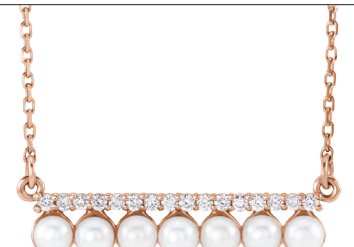

geometric EARRINGS

A

E

J

NEW

B

F

K

C

G

L

NEW

D

H

M

A. **86536** Pyramid Earrings, 5.5mm, 14K Rose, **$185 per pair**

B. **86760** Diamond Circle Earrings, 0.08 CTW, 8.4x8.4mm, 14K Yellow, 33, **$545 per pair**. Mounting 86760, **$139 each**.

C. **86691** Diamond Petite Ear Climbers, 1/6 CTW, 7.8x3.1mm, 14K White, 33, **$525 per pair**. Mounting 86691, **$129 each**.

D. **652862** Diamond Petite Bar Earrings, 0.05 CTW, 4.6x1.6mm, 14K White, 545, **$339 per pair**

E. **86240** Diamond Circle Earrings, 0.05 CTW, 9.6mm, 14K Yellow, 33, **$595 per pair**. Mounting 86240, **$249 each**.

F. **86675** Geometric Ear Climbers, 14.6x5.9mm, 14K White, **$285 per pair**

G. **86759** Triangle Bar Earrings, 9.3x2.4mm, 14K Yellow, **$225 per pair**

H. **86730** Diamond Bar Earrings, 0.08 CTW, 16.9x1.9mm, 14K Rose, 33, **$535 per pair**. Mounting 86730, **$175 each**.

J. **86777** Genuine Peridot and Diamond Earrings, 5mm, 1/6 CTW, 10x9.8mm, 14K White, 61, 33, **$979 per pair**. Semi-Set 86777, **$919 per pair**. Mounting 86777, **$275 each**.

K. **86788** Diamond Geometric Ear Climbers, 0.07 CTW, 15x6.2mm, 14K Rose, 33, **$495 per pair**. Mounting 86788, **$165 each**.

L. **86761** Triangle Earrings, 12x3.3mm, 14K Rose, **$169 per pair**

M. **86791** Sculptural-Inspired Earrings, 29x2.4mm, 14K Yellow, **$365 per pair**

geometric NECKLACES

NEW

N

S

NEW

W

P

NEW

T

X

NEW

Q

NEW

U

Y

NEW

R

V

NEW

Z

N. **86773** Diamond Bar Necklace, 5mm, 1/6 CTW, 23.1x4.4mm, 14K White, 33, 16-18", **$815**. Mounting 86773, **$425**.

P. **86681** Diamond Curved Bar Necklace, 0.06 CTW, 26.5x3mm, 14K Yellow, 33, 16-18", **$535**. Mounting 86681, **$355**.

Q. **86742** Interlocking Circle Necklace, 20.1x14mm, 14K Rose, 16-18", **$445**

R. **86717** Genuine Opal Circle Necklace, 4.5mm, 20.4x15.1mm, 14K Rose, 158, 16-18", **$699**.

S. **86790** Genuine Amethyst and Diamond Bar Necklace, 4x2mm, 1/6 CTW, 31.7x3.5mm, 14K Rose, 43, 33, 16-18", **$859**. Mounting 86790, **$139**.