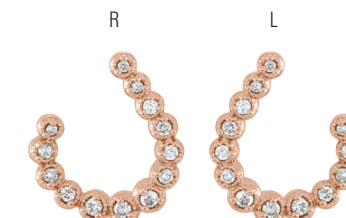

51752 Branch Ring, 8.4mm width, 14K Rose, **\$399**

86575 White Freshwater Cultured Pearl and Diamond Earrings, 5mm pearl, $\frac{1}{10}$ CTW, 9.9x6.7mm, 14K Rose, 16, 33, **\$579 per pair**. Mounting 86575, **\$139 each**.

86506 Diamond Crescent Earrings, $\frac{1}{4}$ CTW, 12.5x1.9mm, 14K Rose, 33, **\$1,225 per pair**. Mounting 86506, **\$255 each**.

86505 Diamond Crescent Earrings, $\frac{3}{8}$ CTW, 16.1x13.8mm, 14K Rose, 33, **\$1,605 per pair**.