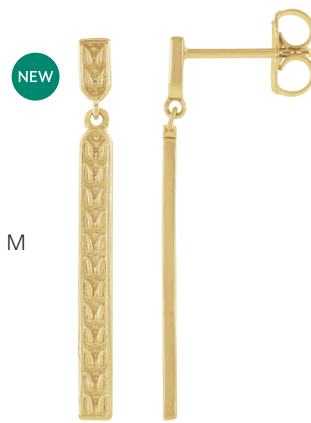

geometric EARRINGS

A

E

J

NEW

B

F

K

C

G

L

NEW

D

H

M

A. **86536** Pyramid Earrings, 5.5mm, 14K Rose, **\$185 per pair**

B. **86760** Diamond Circle Earrings, 0.08 CTW, 8.4x8.4mm, 14K Yellow, 33, **\$545 per pair**. Mounting 86760, **\$139 each**.

C. **86691** Diamond Petite Ear Climbers, 1/6 CTW, 7.8x3.1mm, 14K White, 33, **\$525 per pair**. Mounting 86691, **\$129 each**.

D. **652862** Diamond Petite Bar Earrings, 0.05 CTW, 4.6x1.6mm, 14K White, 545, **\$339 per pair**

E. **86240** Diamond Circle Earrings, 0.05 CTW, 9.6mm, 14K Yellow, 33, **\$595 per pair**. Mounting 86240, **\$249 each**.