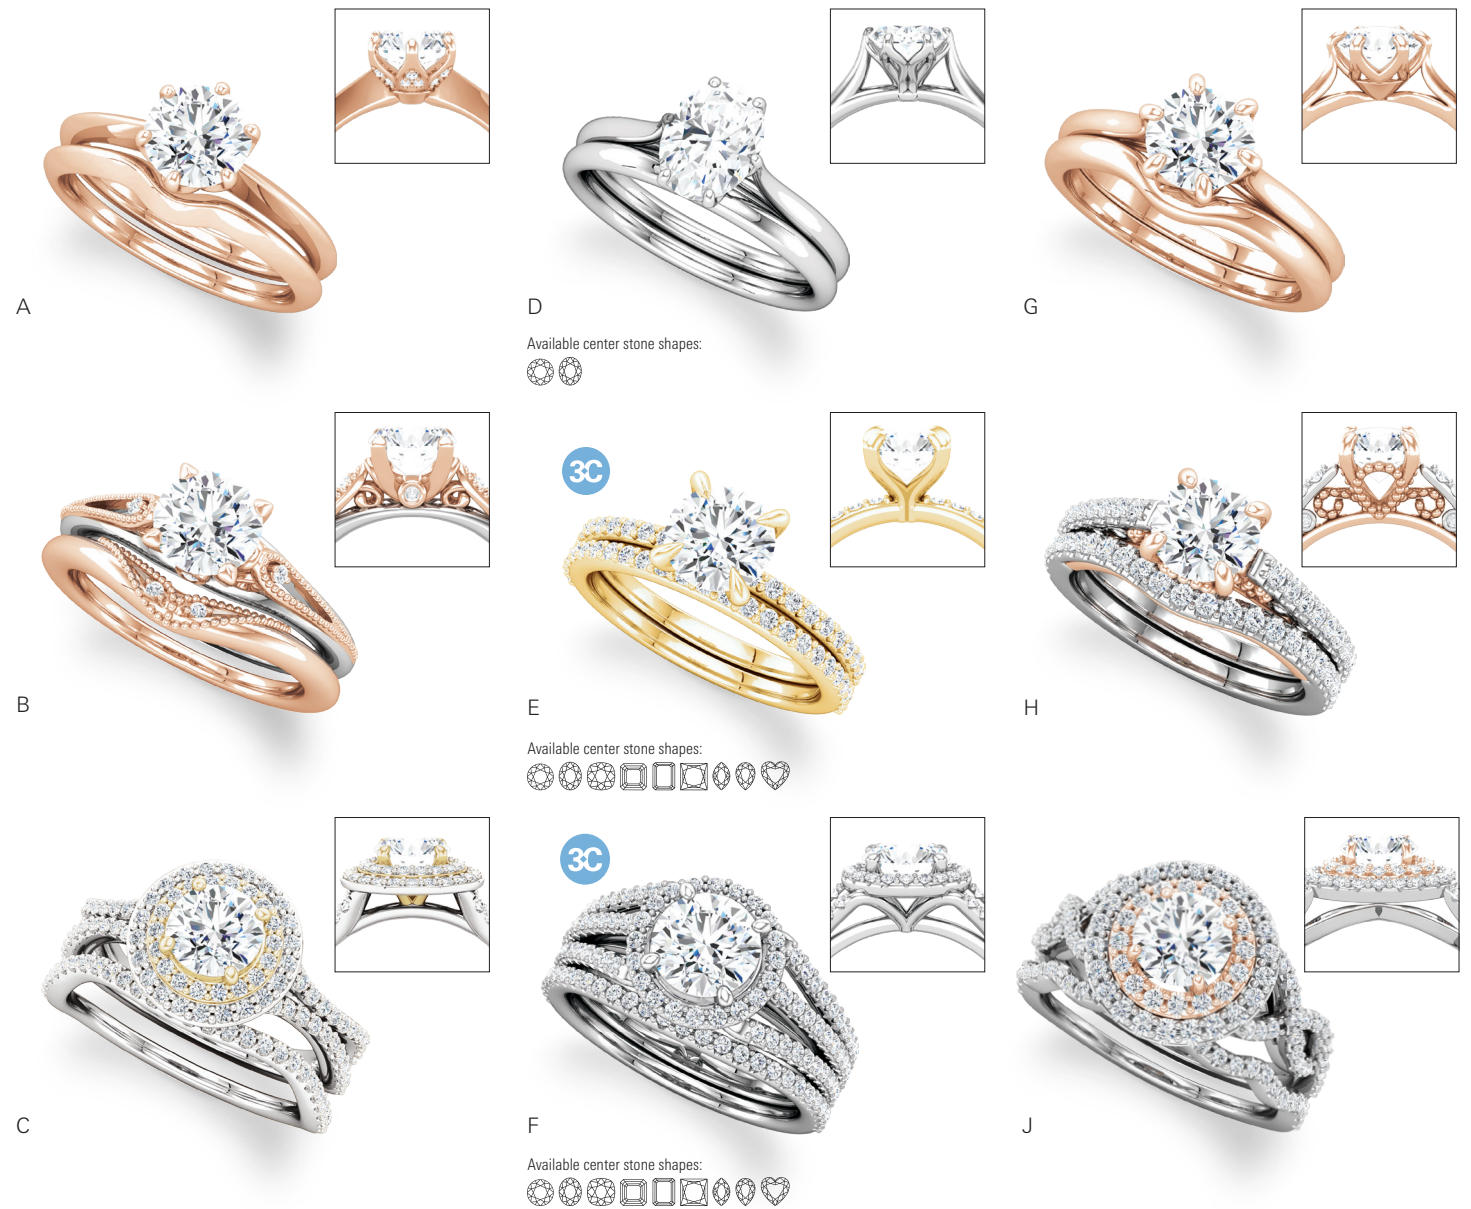

LOVEY-DOVEY

Bridal jewelry for the ultimate romantic Valentine's Day

A Covey of Carats

See our diamond selection at Stuller.com/Diamonds.

A. **123576** Round-Shape Diamond Accented Semi-Set Engagement Ring, 1 CT center (6.5mm), ¼ CTW, 14K Two-Tone, 32, size 7, **$1,425**. Mounting 123576, $605.
B. **DIAMOND-GEN:900258:G** Cognac Diamond, ½ CT, SI1, Call for pricing. | C. **123645** Diamond Anniversary Band, ½ CTW, 14K Rose, 21, size 7, **$1,679**. Mounting 123645, $499. | D. **FE10** Flat Edge Band, 14K Yellow, size 10, **$569**. | E. **DIAMOND-GEN:102126:G** Diamond, 1 CT, SI2-SI3, G-H, Call for pricing. | F. **LDIA** Red Box Diamond®, Call for pricing. | G. **DIAMOND-GEN:991620:G** Champagne Diamond, ½ CT, SI1, Call for pricing.

NEW bridal ENGAGEMENT RINGS

- A. **123548** Round-Shape Diamond Accented Semi-Set Engagement Ring, 1 CT center (6.5mm), 0.04 CTW, 14K Rose, 32, size 7, **$559**. Mounting 123548, **$435**.
  123548 Matching Band, 14K Rose, size 7, **$305**
- B. **123511** Round-Shape Diamond Accented Semi-Set Engagement Ring, 1 CT center (6.5mm), 0.03 CTW, 14K Two-Tone, 32, size 7, **$639**. Mounting 123511, **$555**.
  123511 Matching Diamond Band, 0.01 CTW 14K Rose, 32, size 7, **$485**.
  Mounting 123511, **$459**.
- C. **123564** Round-Shape Halo-Style Semi-Set Engagement Ring, ¾ CT center (5.8mm) ½ CTW, 14K Two-Tone, 32, size 7, **$2,135**.
  Mounting 123564, **$649**.
  123564 Matching Diamond Band, ½ CTW, 14K White, 32, size 7, **$865**.
  Mounting 123564, **$319**.
- D. **123054** Oval-Shape Solitaire Engagement Ring, 1 CT center (8x6mm), 14K White, size 7, **$389**
  51635 Matching Band, 14K White, size 7, **$285**
- E. **122790** Round-Shape Diamond Accented Semi-Set Engagement Ring, 1 CT center (6.5mm), ½ CTW, 14K Yellow, 32, size 7, **$1,035**.
  Mounting 122790, **$395**.
  122814 Matching Diamond Band, ¼ CTW, 14K Yellow, 32, size 7, **$1,049**.
  Mounting 122814, **$319**.
- F. **123567** Round-Shape Halo-Style Semi-Set Engagement Ring, 1 CT center (6.5mm), ½ CTW, 14K White, 32, size 7, **$2,905**.
  Mounting 123567, **$919**.
  123568 Matching Diamond Band, ½ CTW, 14K White, 32, size 7, **$945**.
  Mounting 123568, **$325**.
- G. **123416** Round-Shape Solitaire Engagement Ring, 1 CT center (6.5mm), 14K Rose, size 7, **$435**
  123416 Matching Band, 14K Rose, size 7, **$369**
- H. **123354** Round-Shape Diamond Accented Semi-Set Engagement Ring, 1 CT center (6.5mm), ¼ CTW, 14K Two-Tone, 32, size 7, **$1,379**. Mounting 123354, **$575**.
  123354 Vintage Inspired Matching Diamond Band, ¼ CTW, 14K Two-Tone, 32, size 7, **$1,079**. Mounting 123354, **$439**.
- J. **123565** Round-Shape Halo-Style Semi-Set Engagement Ring, ¾ CT center (5.8mm), ½ CTW, 14K Two-Tone, 32, size 7, **$2,165**.
  Mounting 123565, **$695**.
  123565 Matching Diamond Band, ½ CTW, 14K White, 32, size 7, **$819**.
  Mounting 123565, **$309**.