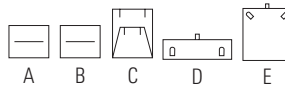

Custom Imprinting Options

Outer Carton
Top of Box
Inside of Box
Pouch

Outer Carton
Inside of Box

BUILD YOUR BRAND
*Let us help you leave your mark with
Case by Case, Customized Imprinting,
Custom Jewelry Care Products, and more.*

Visit Stuller.com/BuildYourBrand
to get started today.