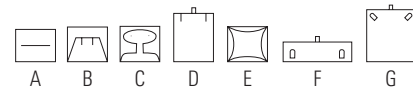

NEW CAPTAIN COLLECTION

Complement your jewelry with this elegant and regal collection of boxes and matching snap pouches. Each features soft, round corners, Soft Suede exteriors, matching interiors, and linen paper-covered outer cartons in black or navy. The ring box features a clip-style presentation, setting it apart from other ring inserts. Color options include royal purple and royal navy. (Please specify color and style when ordering.)

Item	Order #	Description	Size	12+	1+
A	61-0700	Ring Box	2¼"×2¼"×1½"	$3.41	$3.79
B	61-0700	Stud Earring Box	2¼"×2¼"×1½"	$3.41	$3.79
C	61-0700	T-Pad Earring Box	3"×2¾"×1¼"	$5.84	$6.49
D	61-0700	Pendant Box	4"×3"×1¼"	$5.30	$5.89
E	61-0700	Bangle/Watch Box	3¾"×3¾"×2"	$7.46	$8.29
F	61-0700	Layout Bracelet Box	9½"×2"×1¼"	$8.00	$8.89
G	61-0700	Necklace Box	7½"×7½"×1¾"	$15.83	$17.59
H	61-0700	Pouch	4"×4½"	$2.66	$2.95
J	61-4540	Leatherette Pouch	8¼"×7"	$7.19	$7.99
K	61-0790	Purple Damask Gift Wrap	7¾"×150'	$50.36	$55.95

Custom Imprinting Options

Outer Carton
Top of Box
Inside of Box
Pouch